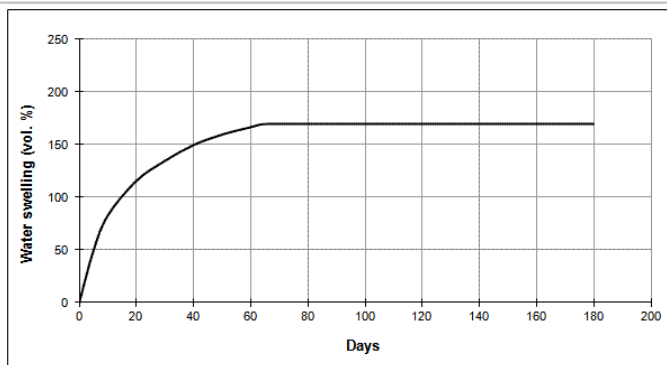

PRODUCT PROPERTIES

- Size: width 20 mm, thickness 5 mm

PRODUCT DATA

Packing 15 m in roll/150 m (10x 15 m) in carton box/1800 m (12x 150 m) on pallet

Storage and expiration date KEMASWELL 05 should be stored under cover, clear of the ground. Protect the materials from all sources of moisture and frost. Storage temperature must be between 5°C and 30°C. Shelf life is unlimited.

TECHNICAL DATA **Hardness** A39

Tensile strength 7,84 MPa

Elongation 760 %

Change of volume 2,7 vol times

INSTRUCTIONS FOR USE

CONSUMPTION /

LEGAL BASE

Information and recommendations related to use of KEMA products are presented in good faith and believed to be correct. The later is based on our knowledge and experience with the products. Information is supplied upon the condition that products are stored and used according to the recommendations and the persons receiving the same will make their own determination as to its suitability for their purposes prior to use. No representations or warranties, either expressed or implied, of merchantability, fitness for a particular purpose or of any other nature are made hereunder with respect to Information or the product to which information refers. In no event will KEMA be responsible for damages of any nature whatsoever resulting from the use of or reliance upon Information or the product to which Information refers. Nothing contained herein is to be construed as a recommendation to the use any product, process, equipment or formulation in conflict with any patent, and KEMA makes no representation or warranty, expressed or implied that the use thereof will not infringe any patent. All orders fall under current sales and supply conditions. The user should always check the latest technical sheet available upon demand.